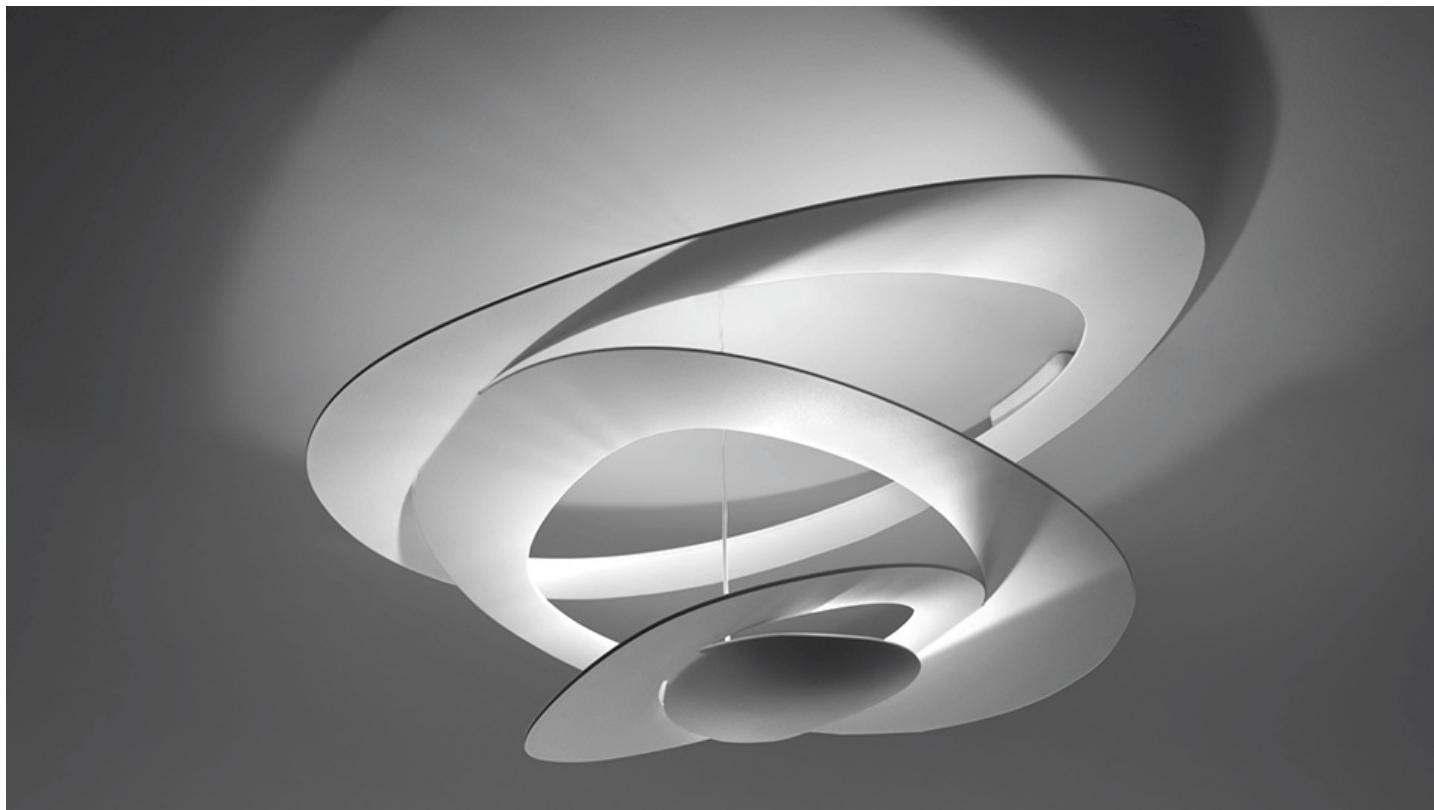

PRODUCT DATA SHEET

Pirce soffitto

Opening out of a slim disk are fluttering spirals, which fall gently downwards, creating magical effects of form and light.

Gold White

LED

    650° IP20

Watt	Luminous Flux (lm)	CCT	Color	Code	Product name
44W	3097lm	2700K	<input type="radio"/>	1253W10A	Pirce Ceiling LED white 2700K
			<input type="radio"/>	1253120A	Pirce Ceiling LED 3000K Gold
	3313lm	3000K	<input type="radio"/>	1253110A	Pirce Ceiling LED white 3000K